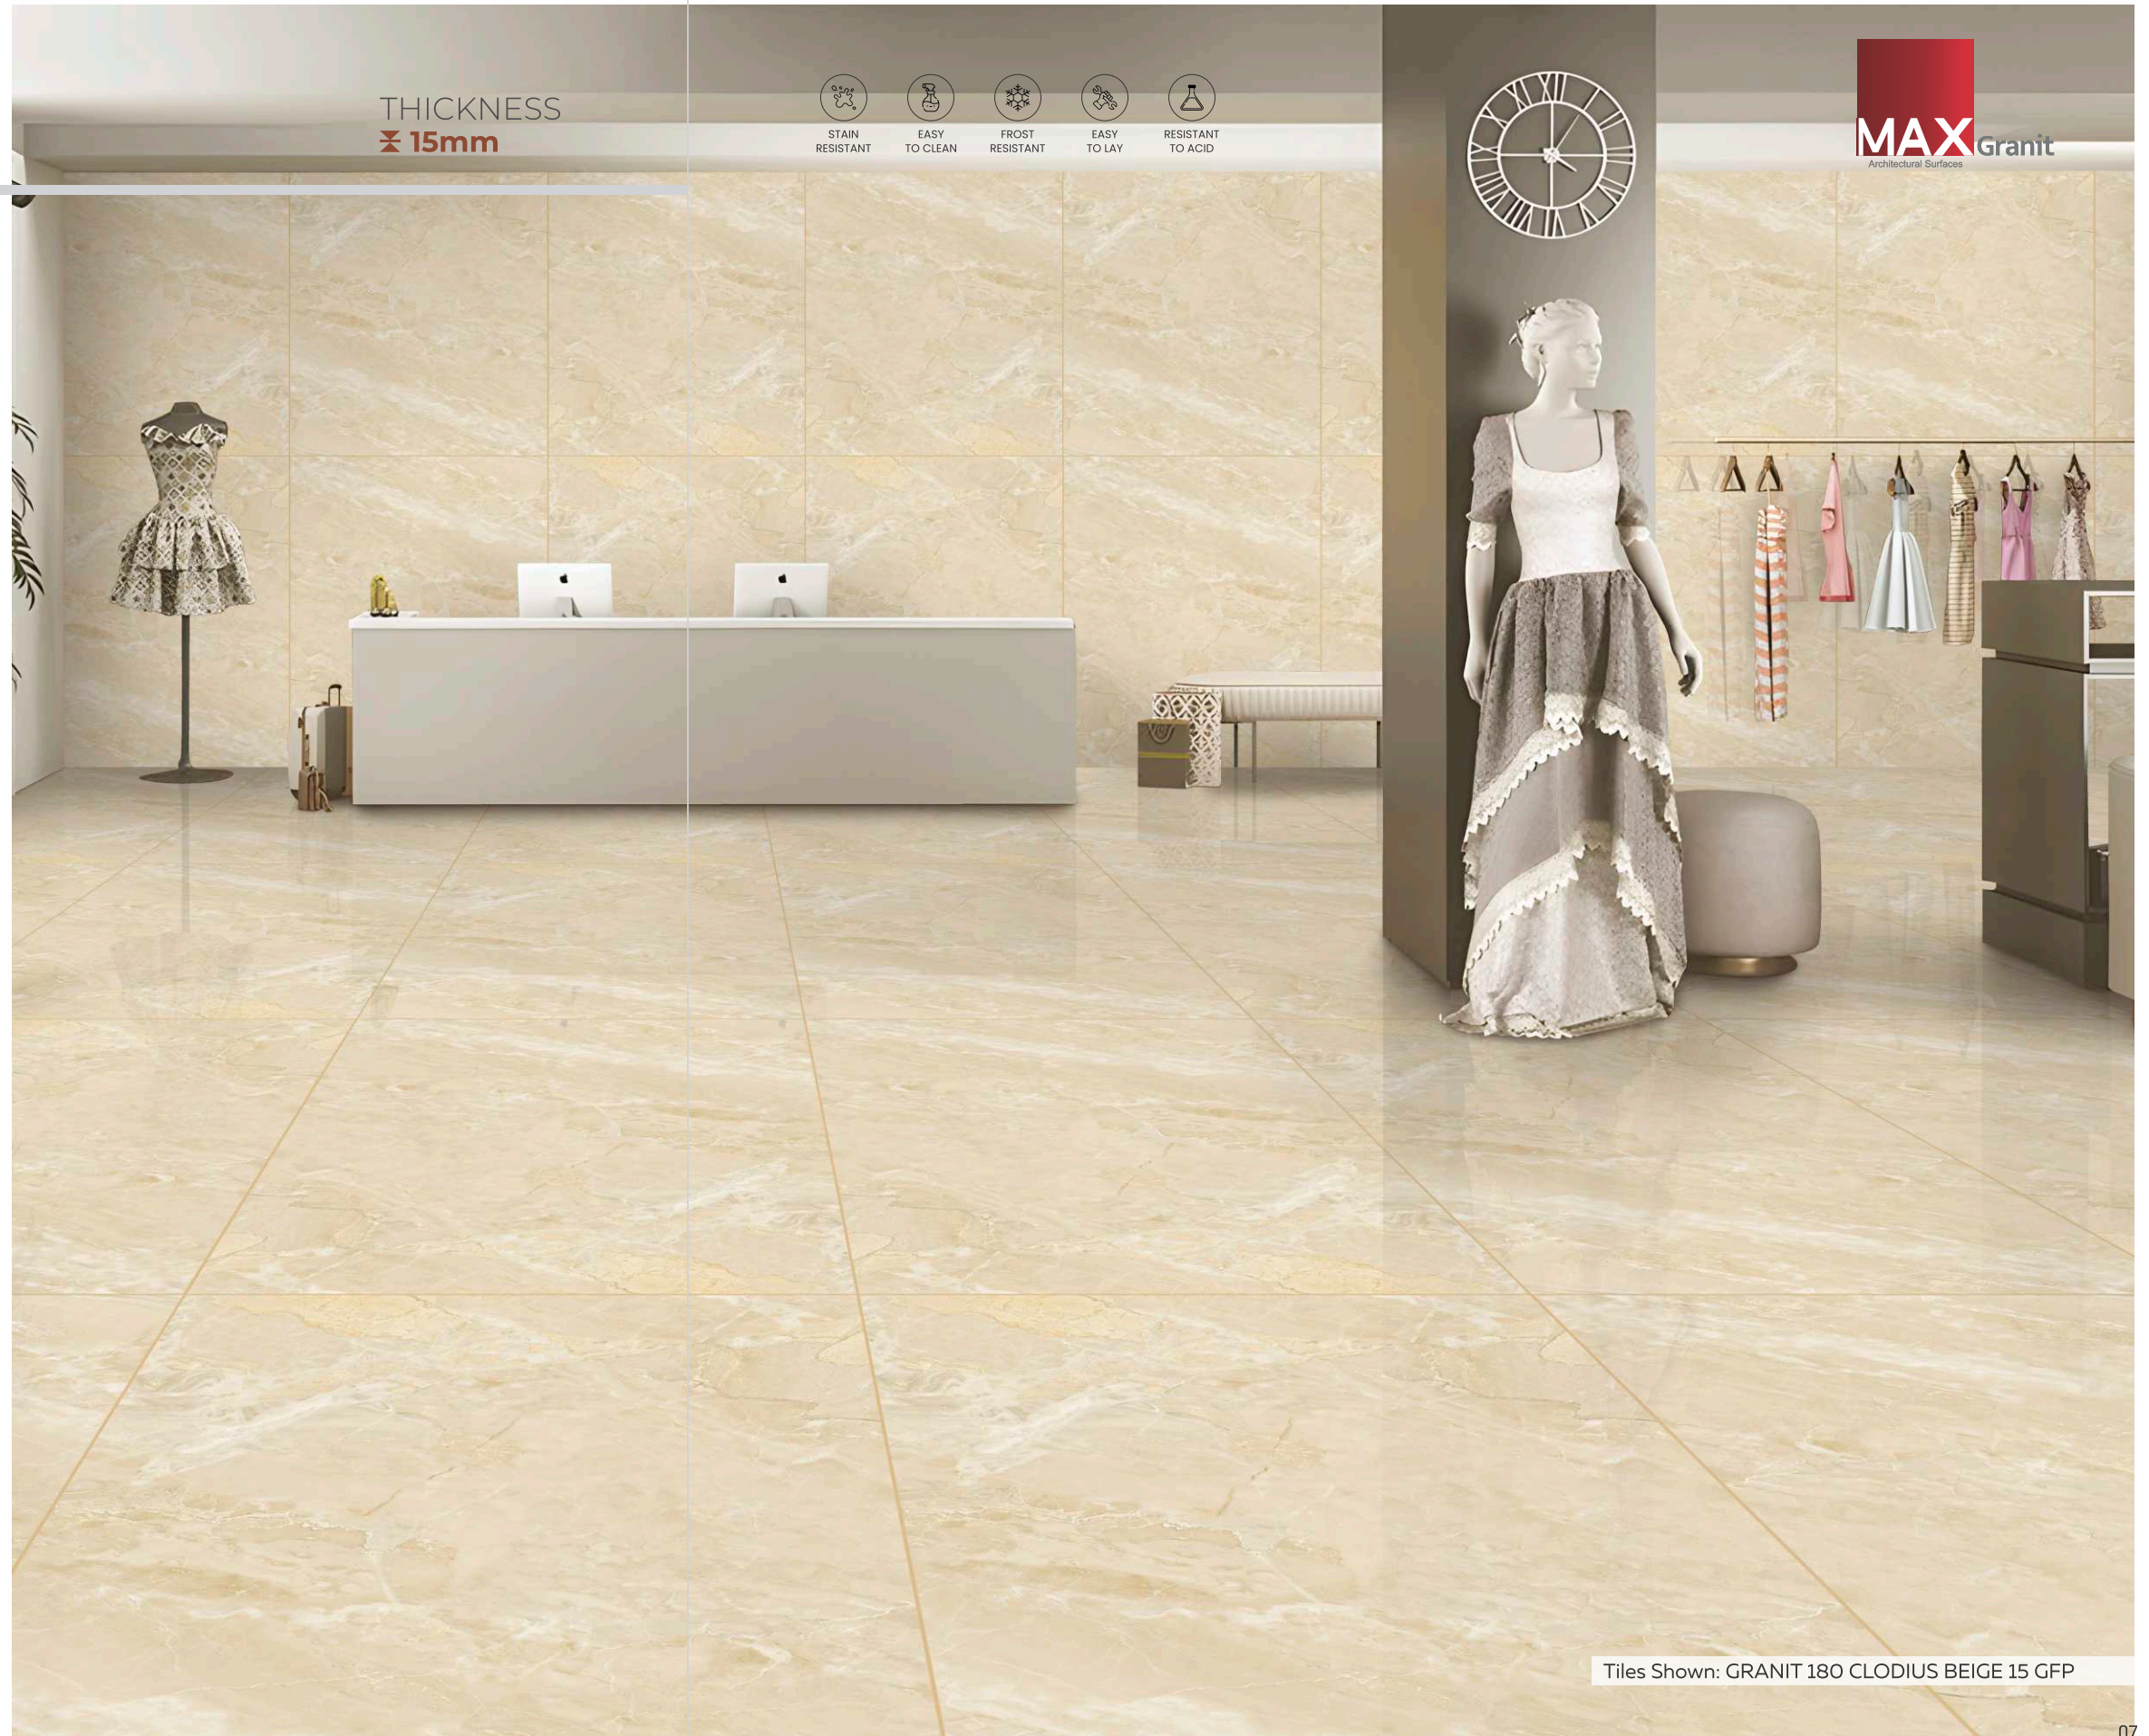

Tiles Shown: GRANIT 180 CLODIUS BEIGE 15 GFP